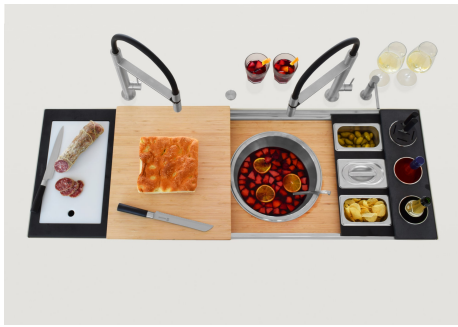

GALERIE

FOURNI